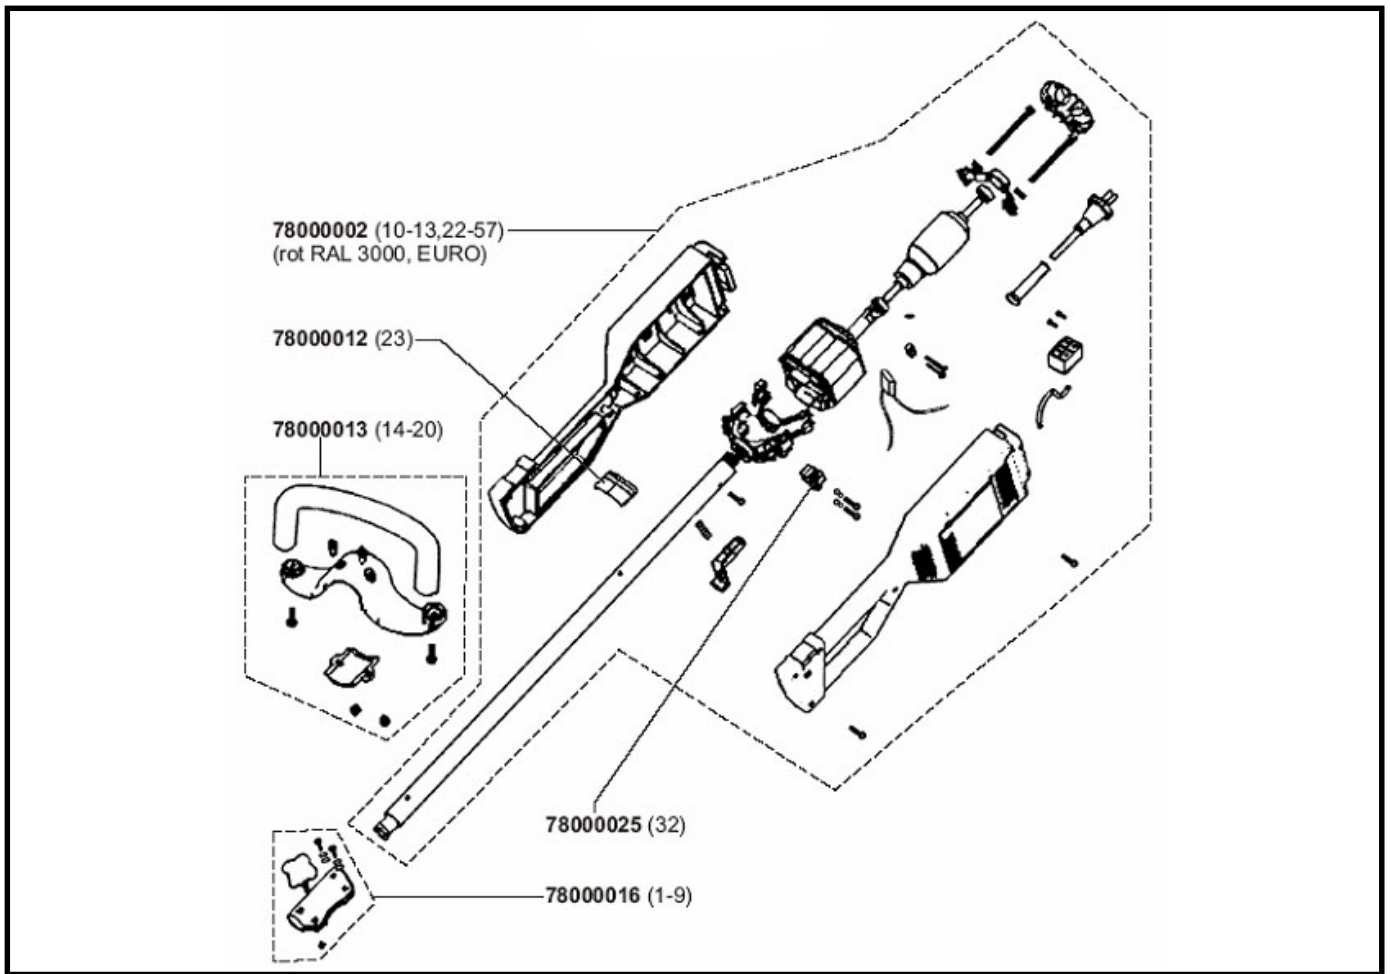

## ET900

Factory:

Product Group:

Sub Group:

Publication Date:

Publication Number:

FLM - Newton Aycliffe

OM 78

Sourced Electric Trimmer: 7897

19/06/06

AP0606002

<b>Part Number</b>	<b>Description</b>	<b>Qty</b>	<b>Note</b>
12105021	Spool Cover	1	
16120001	Screw M8 X 10 Din 933	1	
16190800	Cutting Head Assy	1	
16190801	Spool Hub	1	
78000002	Motor Housing Assy	1	
78000012	Cover	1	
78000013	Support Handle Kit	1	
78000016	Accessory Clamp	1	
78000023	Lower Tube Assy	1	
78000024	Guard Kit	1	
78000025	Carbon Brush Incl. Brush-Holder	2	
78200000	Spool & Line	1	