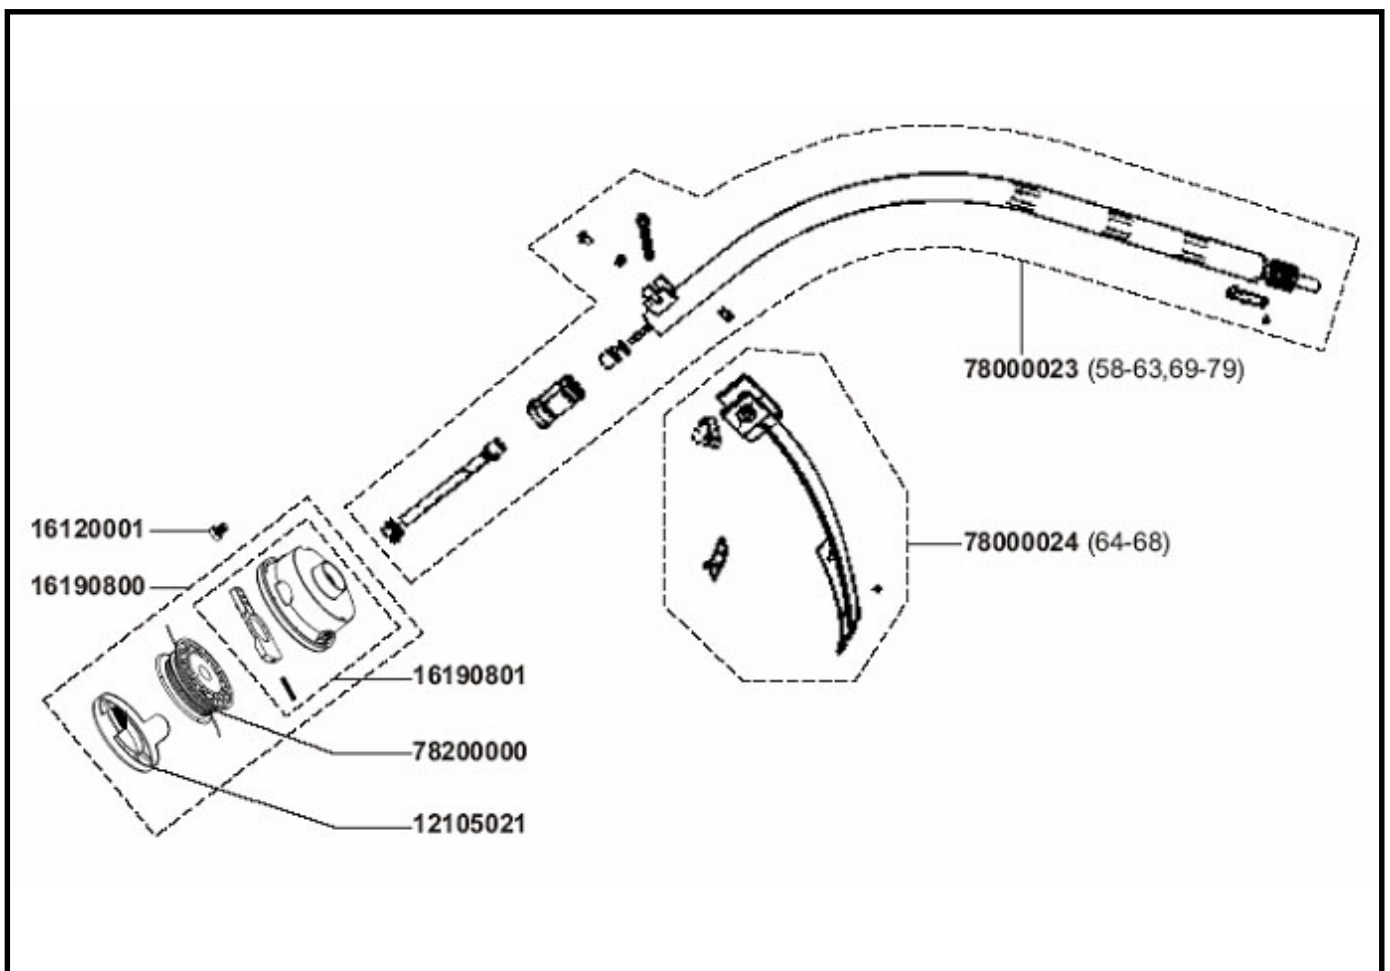

# Partner

IPL, ET900, 9648600-45, 2006-06

All spare parts are to be obtained from Husqvarna Russia only

## ET900

Factory:

Product Group:

Sub Group:

Publication Date:

Publication Number:

FLM - Newton Aycliffe

OM 78

Sourced Electric Trimmer: 7897

19/06/06

AP0606002

<b>Part Number</b>	<b>Description</b>	<b>Qty</b>	<b>Note</b>
12105021	Spool Cover	1	
16120001	Screw M8 X 10 Din 933	1	
16190800	Cutting Head Assy	1	
16190801	Spool Hub	1	
78000002	Motor Housing Assy	1	
78000012	Cover	1	
78000013	Support Handle Kit	1	
78000016	Accessory Clamp	1	
78000023	Lower Tube Assy	1	
78000024	Guard Kit	1	
78000025	Carbon Brush Incl. Brush-Holder	2	
78200000	Spool & Line	1	